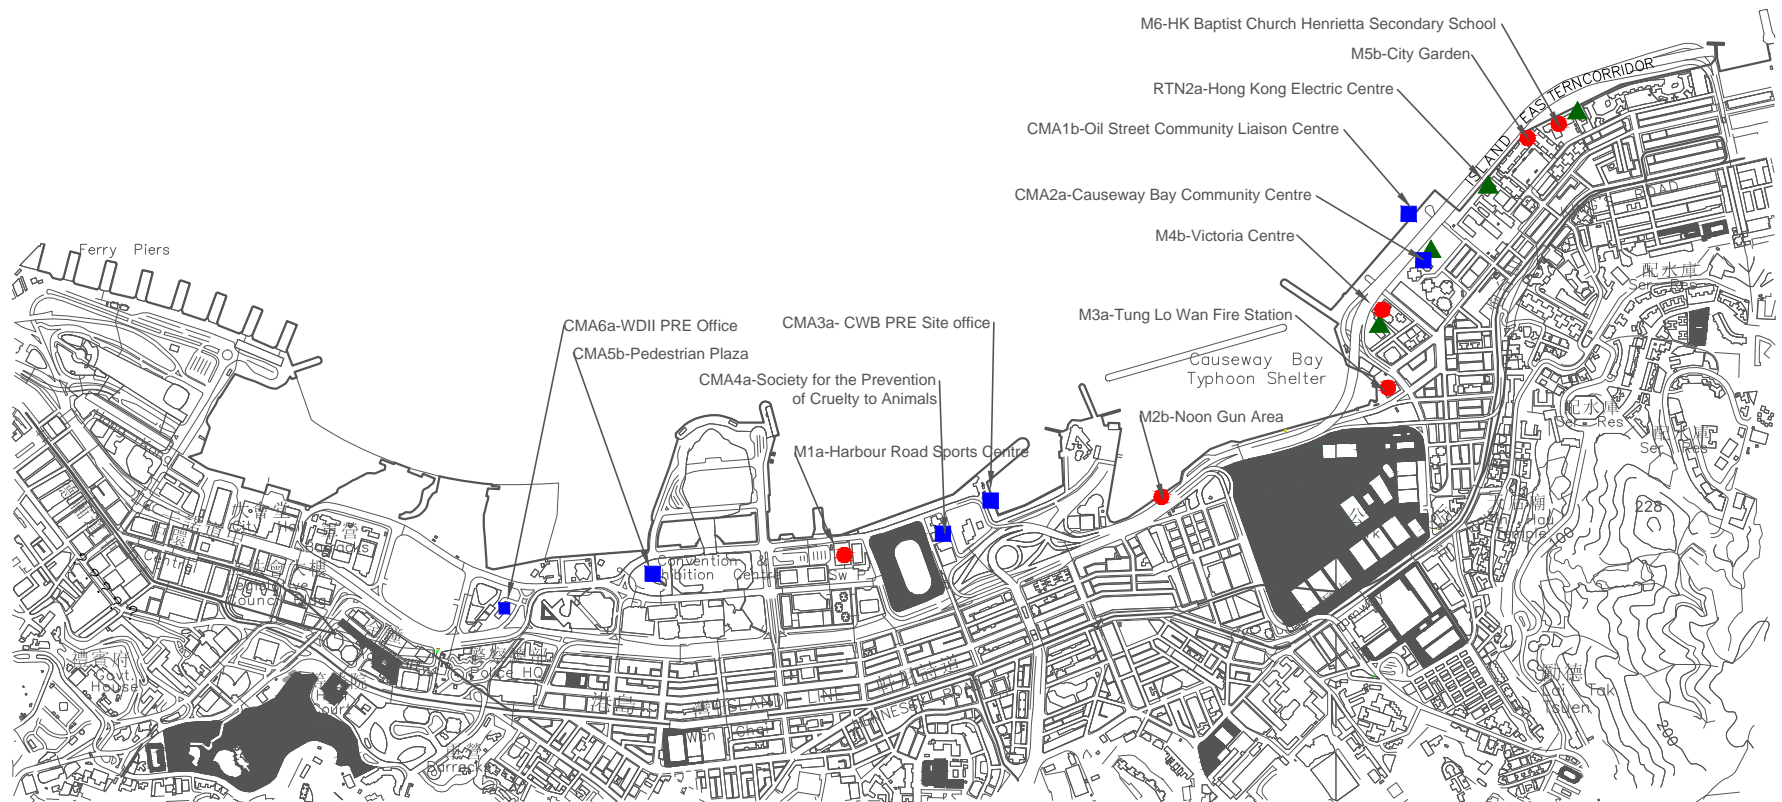

Legend

- Noise Monitoring Station
- Air Monitoring Station
- ▲ Real-time Noise Monitoring Station

LOCATIONS OF AIR QUALITY AND NOISE MONITORING STATIONS

Legend

- ◆ Enhance DO Monitoring Stations
- Ex-PCWA SE Ex-Public Cargo Wanchai Area SouthEast Station
- Ex-PCWA SW Ex-Public Cargo Wanchai Area Southwest Station
- C6 Proposed Exhibition Station/ World Trade Centre
- C7 Windsor House

FIGURE

LOCATIONS OF ENHANCE DO MONITORING STATIONS